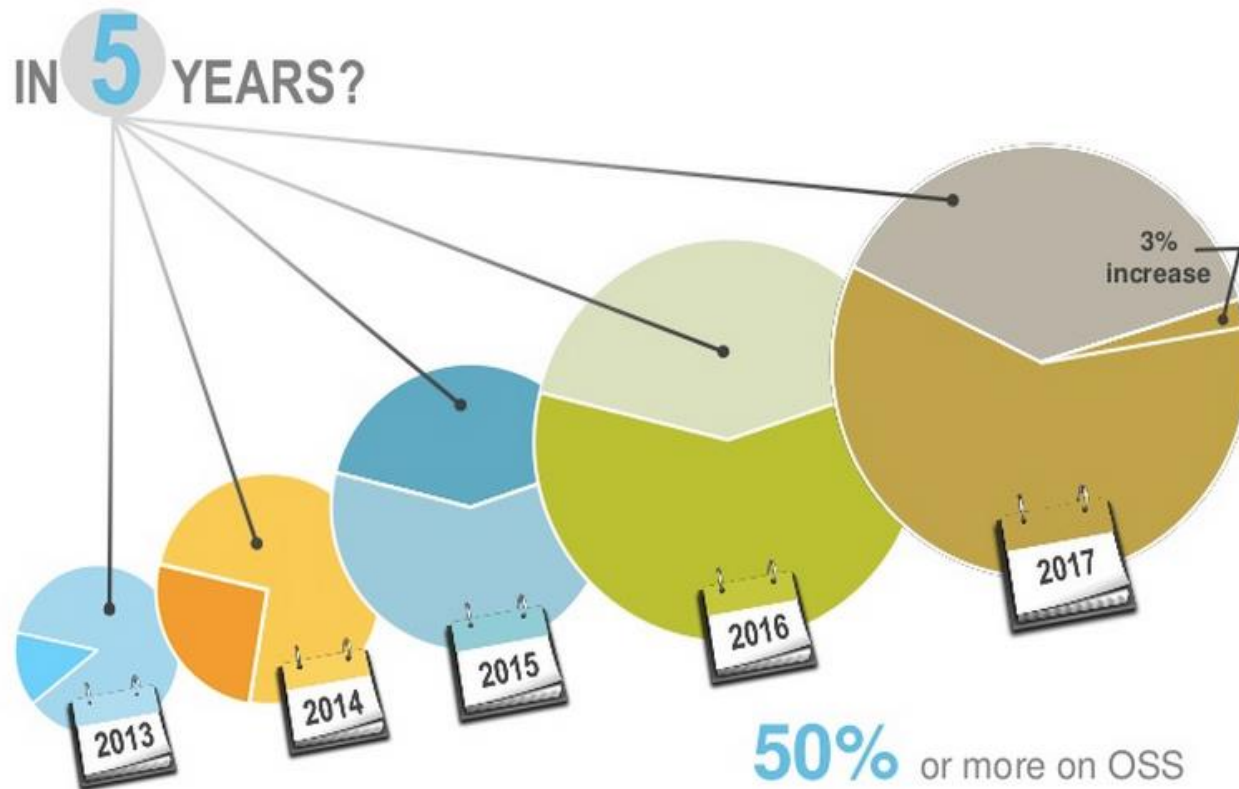

What % of Software Purchases will be OSS?