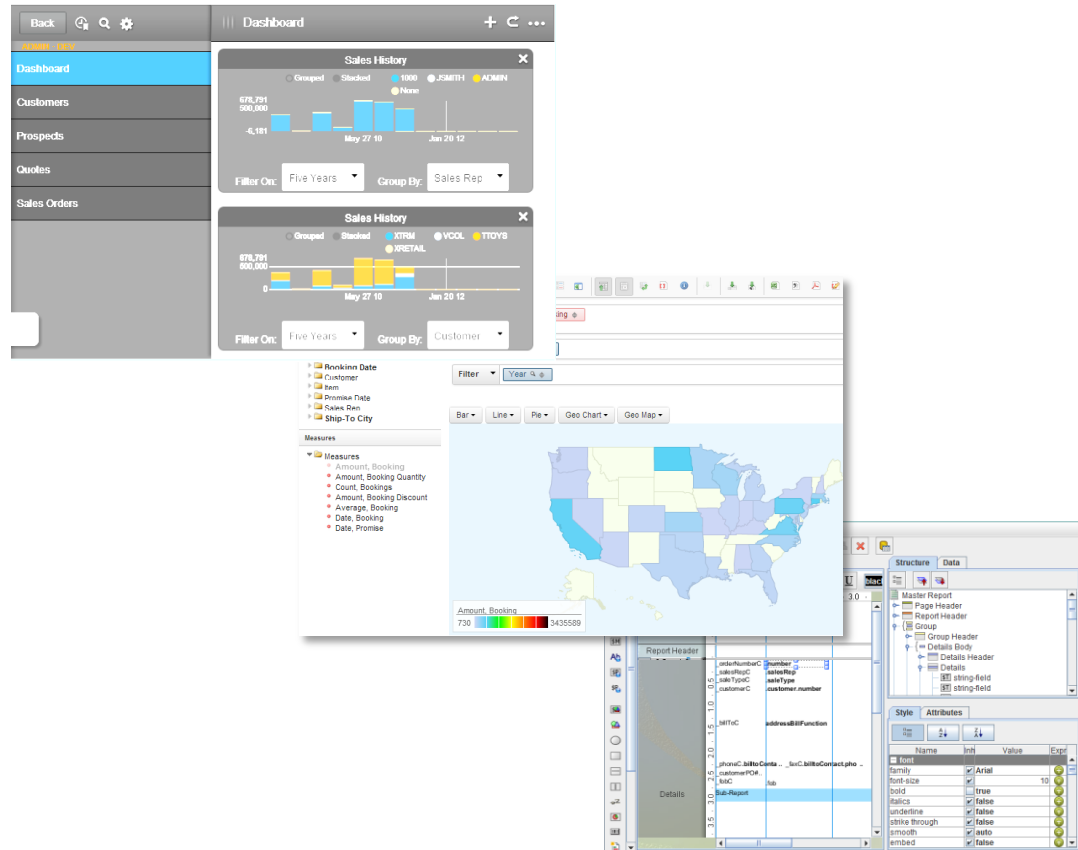

Integrating Business Intelligence with your ERP:

*Improve company performance with powerful
reporting, analytics and dashboards*

Jeff Gunderson, xTuple Midwest USA

Thursday, October 10, 2013

Pentaho

- ▶ Best open source BI technologies:
 - ▶ Reporting
 - ▶ Analysis
 - ▶ Data Integration
 - ▶ Data Mining
- ▶ Enterprise solutions with community version
- ▶ Strong open source community

xTuple BI

WORLD'S #1 OPEN SOURCE ERP

www.xTuple.com

Integrated Approach

- ▶ Integrated User Interface
- ▶ Installation procedures
- ▶ Update procedures for BI data
- ▶ Integrated authentication and authorization

xTuple BI

- ▶ Dashboards
- ▶ Analytics
- ▶ Reports

Analytics

- ▶ Data organized in Cubes
 - ▶ Fast ad-hoc analysis
 - ▶ Scalable to large databases
 - ▶ Supports historical analysis
 - ▶ Emphasis on Key Performance Indicators
 - ▶ Support analysis tools

Integrated Approach

- ▶ Integrated User Interface
- ▶ Installation procedures
- ▶ Update procedures for BI data
- ▶ Integrated authentication and authorization

xTuple BI

- ▶ Analytics
- ▶ Dashboards
- ▶ Reports