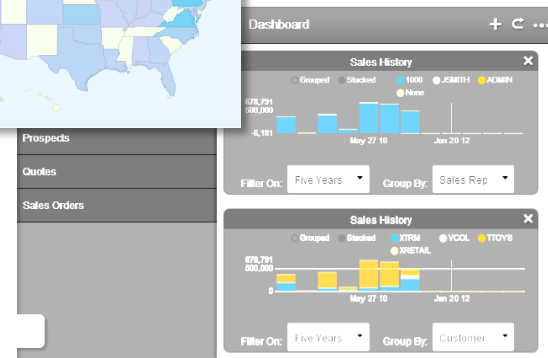

Shipment Cube

	Chicago	New York	Phoenix
Rudder	20	0	4
Wing Flap	0	300	0
Engine mount	24	0	50
Prop	1	8	5
Wing support	0	222	0

Reports

- ▶ Pentaho Report Designer
- ▶ Can utilize a variety of data sources
- ▶ Report access via browser.
- ▶ Filters on Web-based reports.

Integrated Approach

- ▶ Integrated User Interface
- ▶ Installation procedures
- ▶ Update procedures for BI data
- ▶ Integrated authentication and authorization

xTuple BI

- ▶ Analytics
- ▶ Dashboards
- ▶ Reports