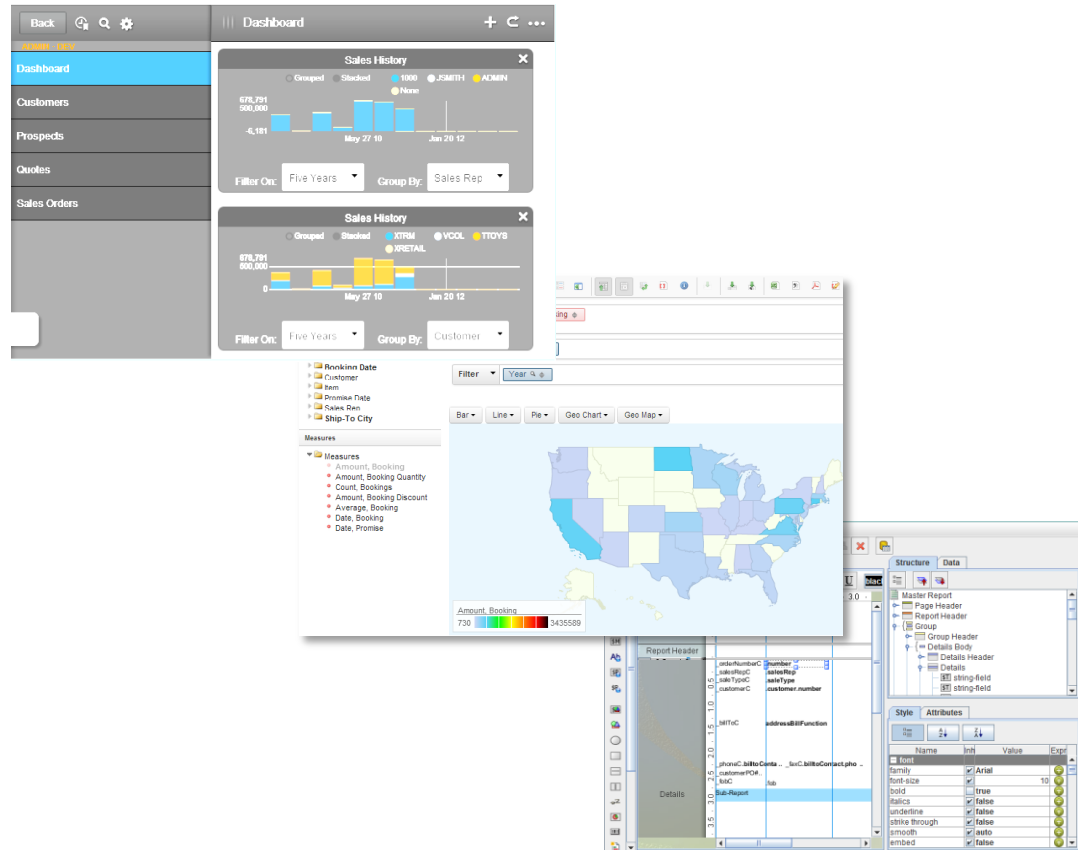

Shipment Cube

	Chicago	New York	Phoenix
Rudder	20	0	4
Wing Flap	0	300	0
Engine mount	24	0	50
Prop	1	8	5
Wing support	0	222	0

Reports

- ▶ Pentaho Report Designer
- ▶ Can utilize a variety of data sources
- ▶ Report access via browser.
- ▶ Filters on Web-based reports.

Integrated Approach

- ▶ Integrated User Interface
- ▶ Installation procedures
- ▶ Update procedures for BI data
- ▶ Integrated authentication and authorization

xTuple BI

- ▶ Analytics
- ▶ Dashboards
- ▶ Reports

xTuple BI

- ▶ Dashboards
- ▶ Analytics
- ▶ Reports

Dashboards

- ▶ Compose and save by user.
- ▶ Operational data directly from the xTuple ERP database.

Getting Started

FREE TRIAL

NO CREDIT CARD REQUIRED

- ▶ www.xTuple.com/free-trial
- ▶ github.com/xtuple/bi