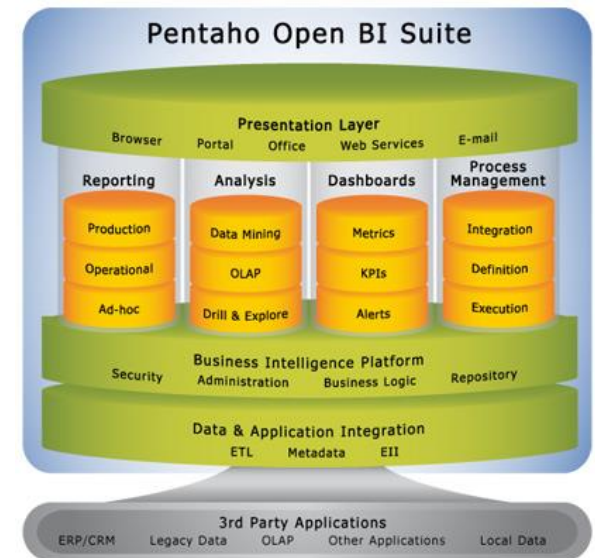

Integrating Business Intelligence with your ERP:

*Improve company performance with powerful
reporting, analytics and dashboards*

Jeff Gunderson, xTuple Midwest USA

Thursday, October 10, 2013

Pentaho

- ▶ Best open source BI technologies:
 - ▶ Reporting
 - ▶ Analysis
 - ▶ Data Integration
 - ▶ Data Mining
- ▶ Enterprise solutions with community version
- ▶ Strong open source community

xTuple BI

WORLD'S #1 OPEN SOURCE ERP

www.xTuple.com

Integrated Approach

- ▶ Integrated User Interface
- ▶ Installation procedures
- ▶ Update procedures for BI data
- ▶ Integrated authentication and authorization

xTuple BI

- ▶ Dashboards
- ▶ Analytics
- ▶ Reports

Analytics

- ▶ Data organized in Cubes
 - ▶ Fast ad-hoc analysis
 - ▶ Scalable to large databases
 - ▶ Supports historical analysis
 - ▶ Emphasis on Key Performance Indicators
 - ▶ Support analysis tools

Integrated Approach

- ▶ Integrated User Interface
- ▶ Installation procedures
- ▶ Update procedures for BI data
- ▶ Integrated authentication and authorization

xTuple BI

- ▶ Analytics
- ▶ Dashboards
- ▶ Reports